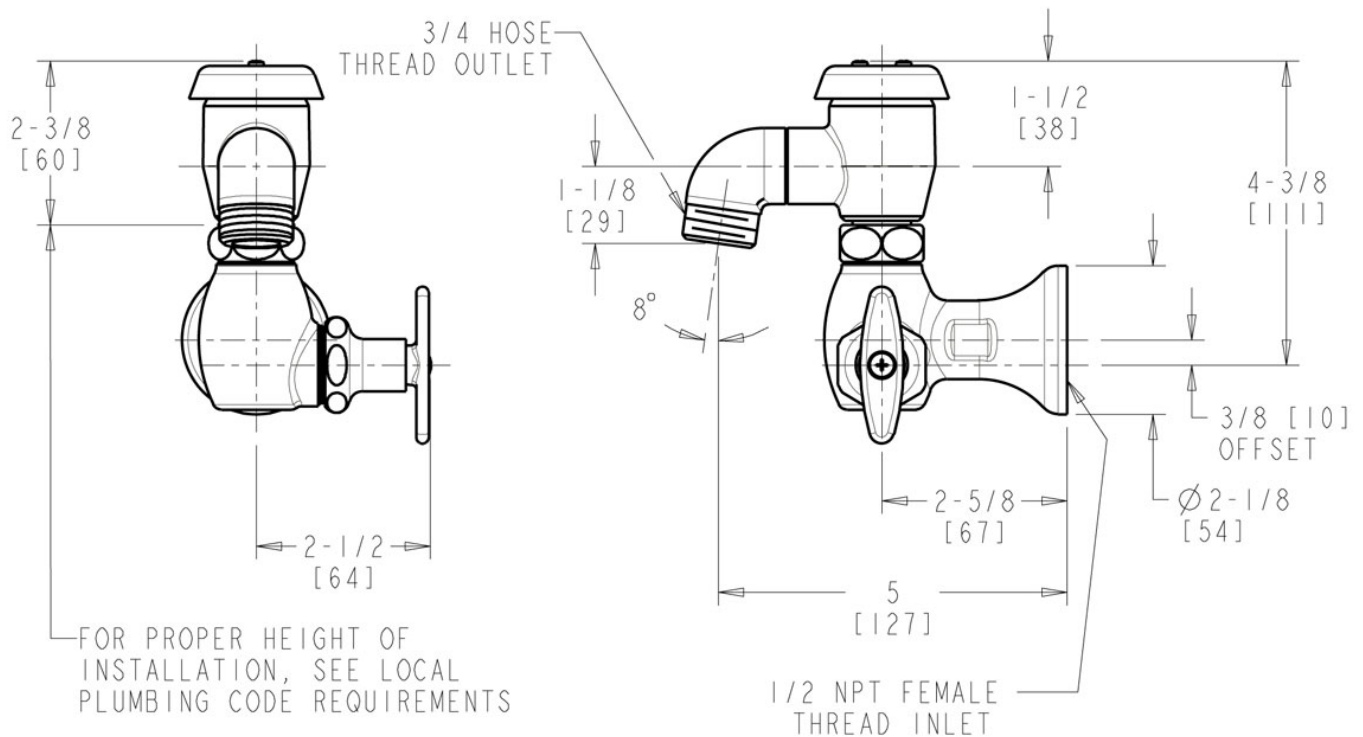

Contractor _____

Submitted as Shown Submitted with Variations

Date _____

Architect/Engineer Specification

Chicago Faucets No. 952-12XKCP, Inside Sill Fitting, wall-mounted, chrome plated. 2-1/4" metal tee handle with square, tapered broach. Ceramic quarter-turn cartridge, features square, tapered stem. 1/2" NPT female thread inlet with integral flange. NOTE: Atmospheric vacuum breaker is NOT intended for continuous pressure applications.